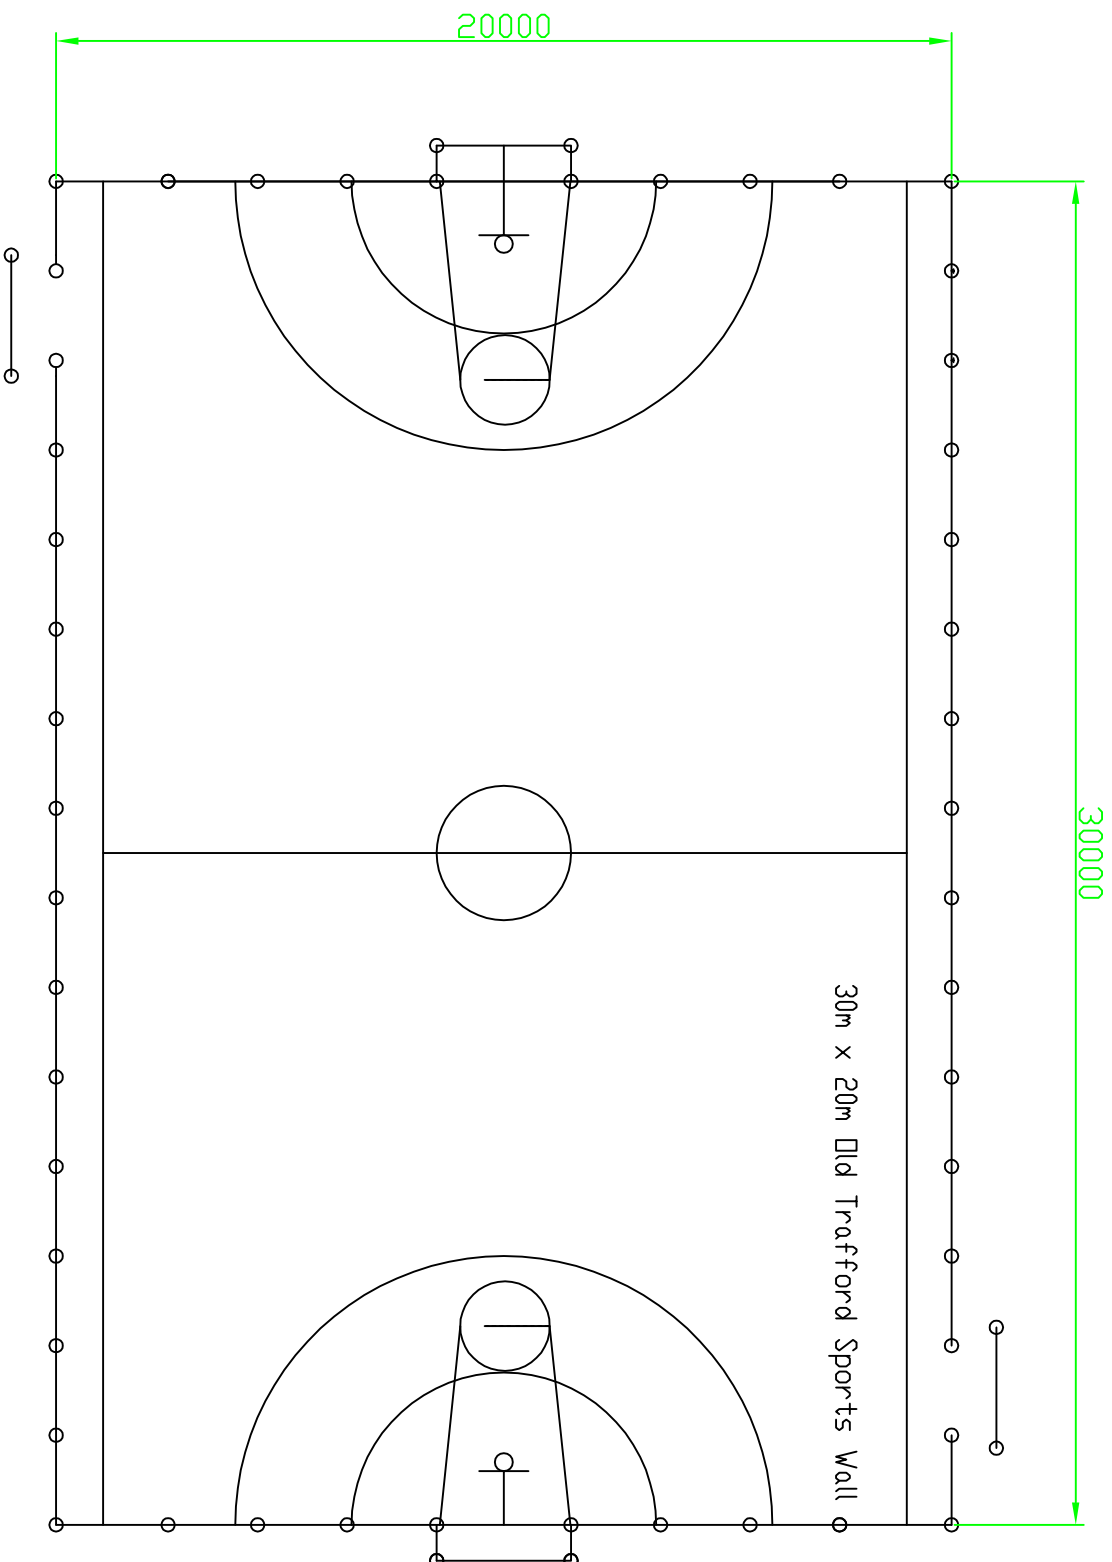

# Play and Leisure Ltd

**Title** 20m x 30m Old Trafford Sports Hall

**Part No.** SP06

**Scale** N.T.S.

**Date** 18.11.2008