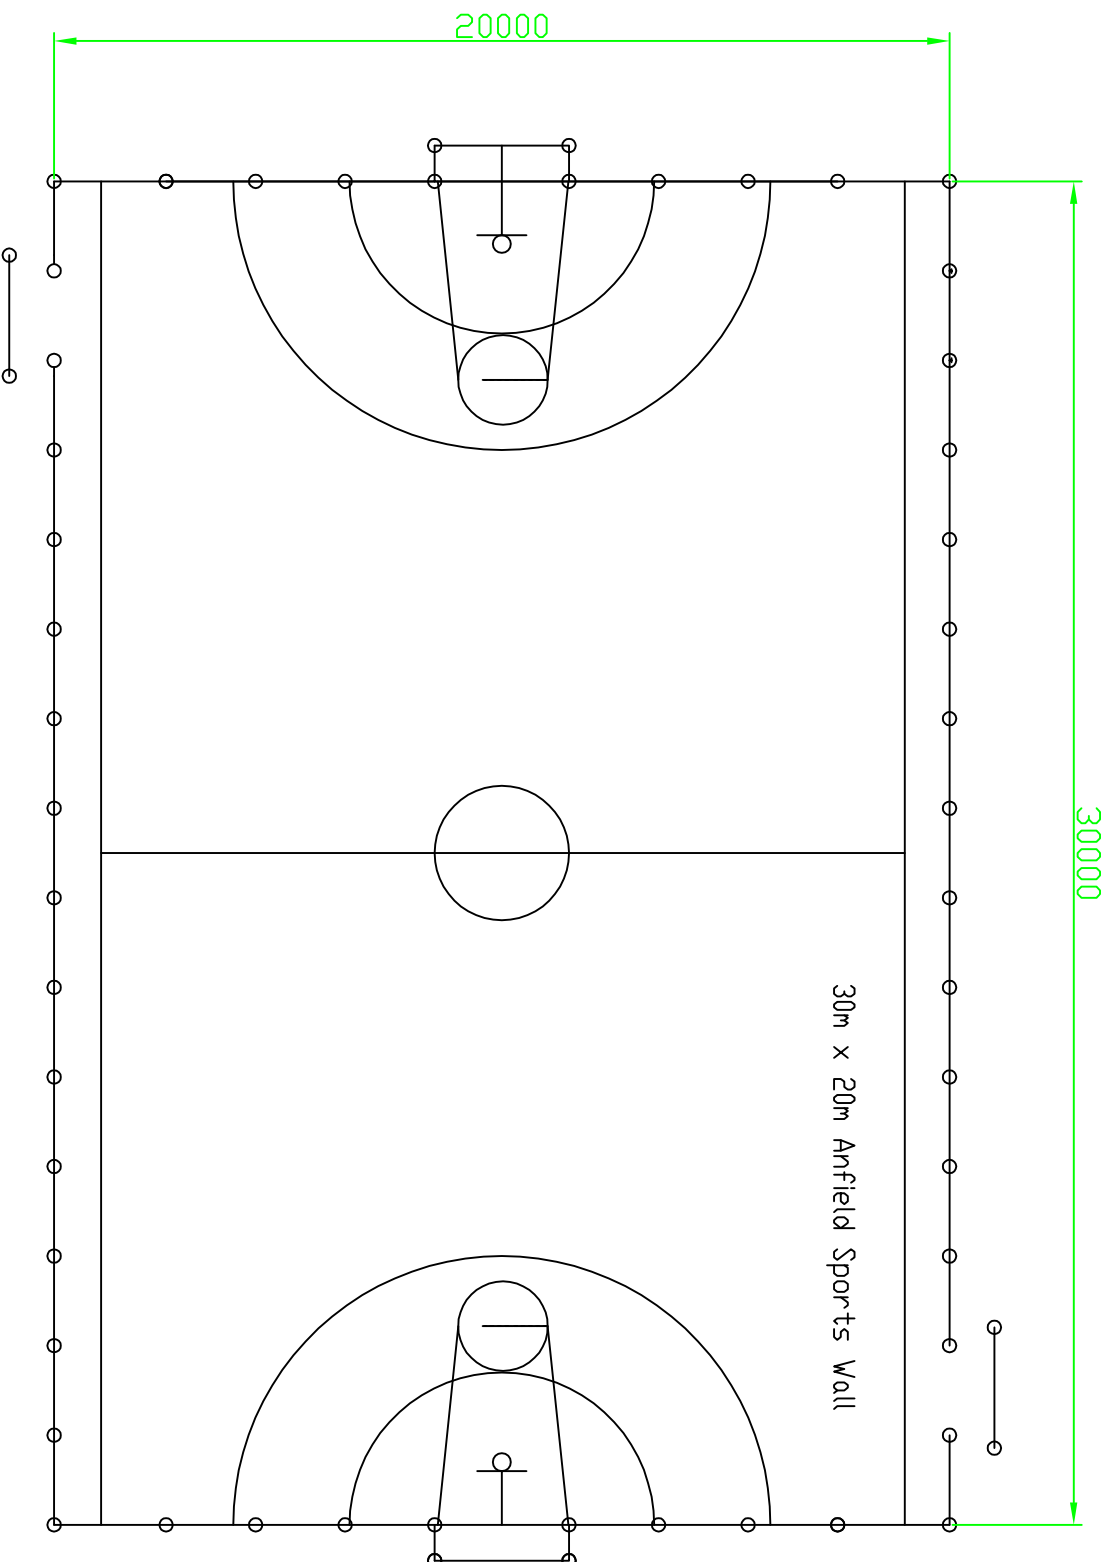

# Play and Leisure Ltd

**Title** 20m x 30m Anfield Sports Wall

**Part No.** SP05

**Scale** N.T.S.

**Date** 18.11.2008